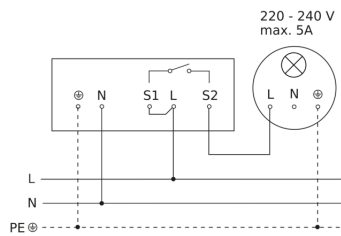

Motion detector - Professional Line

IS D360

white
EAN 4007841 601317
Article number 601317

Master circuit diagram 230V

Master circuit diagram PF